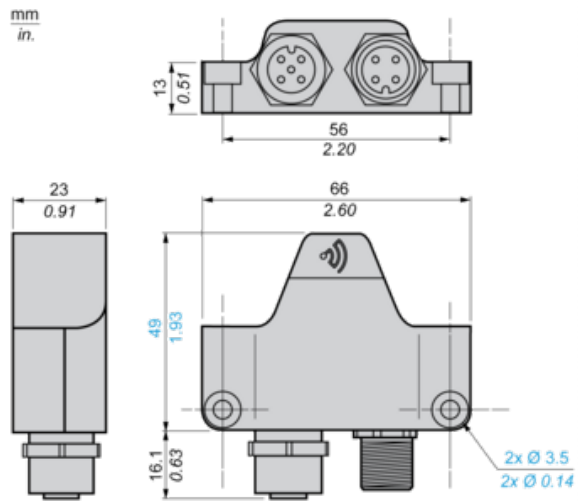

Transmitter Dimensions