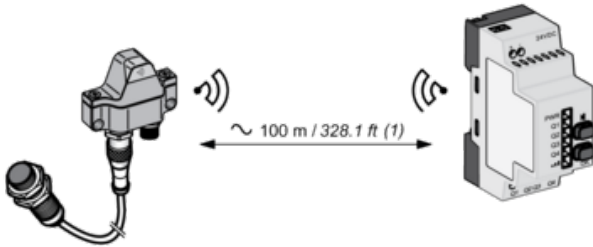

For all Reach Rohs enquiries contact us at

Transmitter Dimensions

Transmitter Wiring Diagram

(1) 400 mA fast-blow fuse

Transmitter Wiring Diagram

(1) Socket Sensor Input

	<p>Pin 1 : 24 Vdc (output to sensor)                  Pin 2 : Not used                  Pin 3 : 0 Vdc                  Pin 4 : No NPN or PNP or contact input from the sensor                  Pin 5 : Not used</p>
--	---

(2) Socket Power Supply (male)

	<p>Pin 1 : 24 Vdc                  Pin 2 : Not used                  Pin 3 : 0 Vdc                  Pin 4 : Not used</p>
--	--

---

Unobstructed Mounting

---

(1) Typical values that may be modified by the application environment.