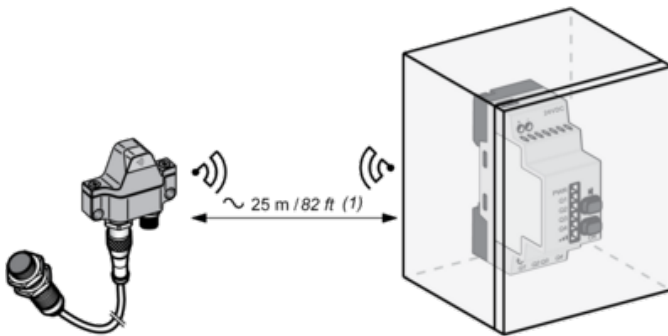

Mounting in a Metal Cabinet

---

(1) Typical values that may be modified by the application environment.