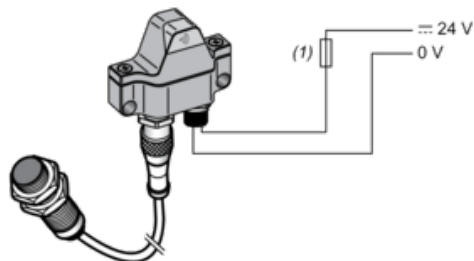

For all Reach Rohs enquiries contact us at

Transmitter Dimensions

Transmitter Wiring Diagram

(1) 400 mA fast-blow fuse

Transmitter Wiring Diagram

(1) Socket Sensor Input

	<p>Pin 1 : 24 Vdc (output to sensor)                  Pin 2 : Not used                  Pin 3 : 0 Vdc                  Pin 4 : No NPN or PNP or contact input from the sensor                  Pin 5 : Not used</p>
--	---