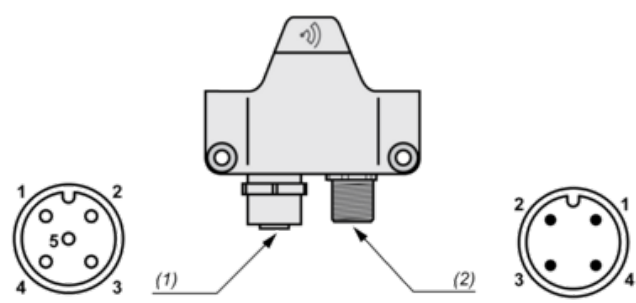

For all Reach Rohs enquiries contact us at

Transmitter Dimensions

Transmitter Wiring Diagram

(1) 400 mA fast-blow fuse

Transmitter Wiring Diagram

(1) Socket Sensor Input

	<p>Pin 1 : 24 Vdc (output to sensor)                  Pin 2 : Not used                  Pin 3 : 0 Vdc                  Pin 4 : No NPN or PNP or contact input from the sensor                  Pin 5 : Not used</p>
--	---

(2) Socket Power Supply (male)

	<p>Pin 1 : 24 Vdc                  Pin 2 : Not used                  Pin 3 : 0 Vdc                  Pin 4 : Not used</p>
--	--

---

Unobstructed Mounting

---

(1) Typical values that may be modified by the application environment.